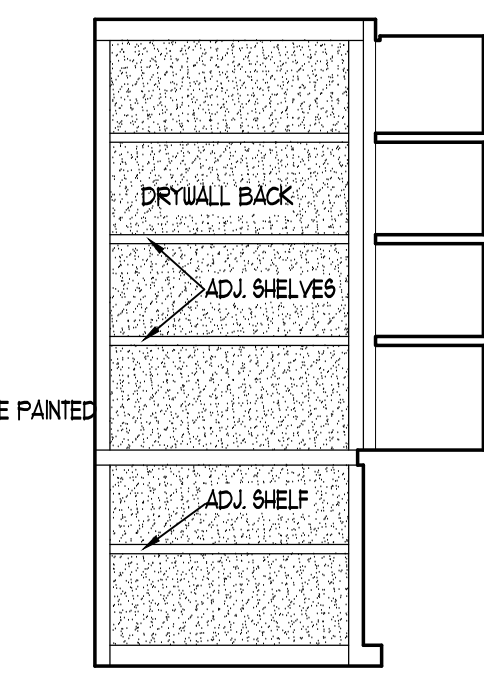

**CLOSET 211 -EAST-**  
SCALE: 3/8" = 1'-0"

**CLOSET 211 -SOUTH-**  
SCALE: 3/8" = 1'-0"

**CLOSET 211 -WEST-**  
SCALE: 3/8" = 1'-0"

**LINEN CLOSET 208 -NORTH-**  
SCALE: 3/8" = 1'-0"

**LINEN CLOSET 208 -WEST-**  
SCALE: 3/8" = 1'-0"