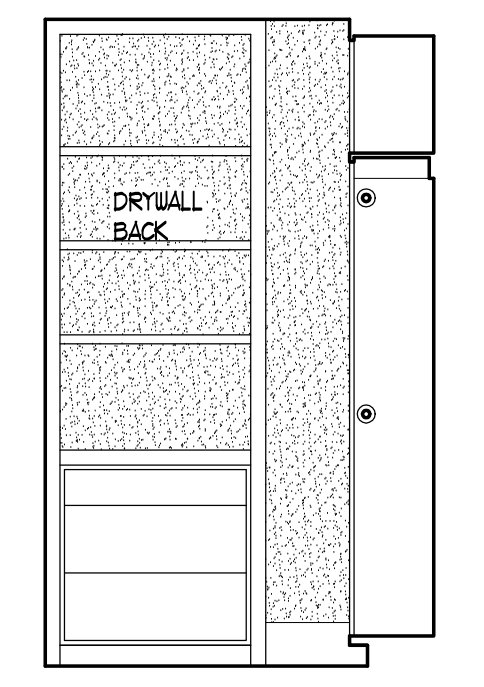

BATH 210 -SOUTH-
SCALE: 3/8" = 1'-0"

CLOSET 201 -WEST-
SCALE: 3/8" = 1'-0"