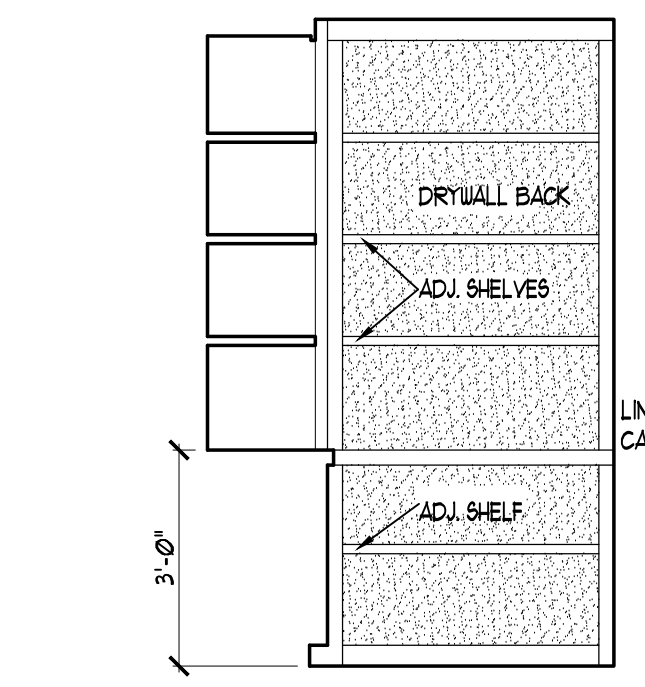

**BATH 210 -SOUTH-**  
SCALE: 3/8" = 1'-0"

**BATH 210 -WEST-**  
SCALE: 3/8" = 1'-0"

**BATH 210 -NORTH-**  
SCALE: 3/8" = 1'-0"

**BATH 210 -SOUTH-**  
SCALE: 3/8" = 1'-0"

**CLOSET 211 -NORTH-**  
SCALE: 3/8" = 1'-0"

**CLOSET 211 -EAST-**  
SCALE: 3/8" = 1'-0"

**CLOSET 211 -SOUTH-**  
SCALE: 3/8" = 1'-0"

**CLOSET 211 -WEST-**  
SCALE: 3/8" = 1'-0"

**LINEN CLOSET 208 -NORTH-**  
SCALE: 3/8" = 1'-0"

**LINEN CLOSET 208 -WEST-**  
SCALE: 3/8" = 1'-0"