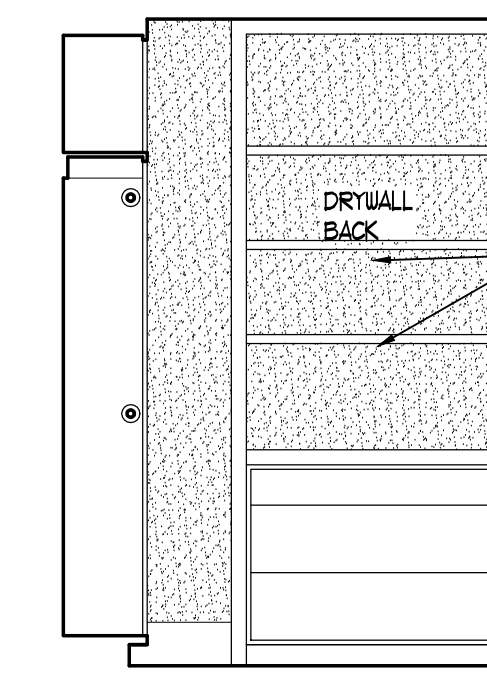

**BATH 210 -SOUTH-**  
SCALE: 3/8" = 1'-0"

**BATH 210 -WEST-**  
SCALE: 3/8" = 1'-0"

**BATH 210 -NORTH-**  
SCALE: 3/8" = 1'-0"

**BATH 210 -SOUTH-**  
SCALE: 3/8" = 1'-0"

**CLOSET 211 -NORTH-**  
SCALE: 3/8" = 1'-0"

**CLOSET 211 -EAST-**  
SCALE: 3/8" = 1'-0"

**CLOSET 211 -SOUTH-**  
SCALE: 3/8" = 1'-0"

**CLOSET 211 -WEST-**  
SCALE: 3/8" = 1'-0"

**LINEN CLOSET 208 -NORTH-**  
SCALE: 3/8" = 1'-0"

**LINEN CLOSET 208 -WEST-**  
SCALE: 3/8" = 1'-0"