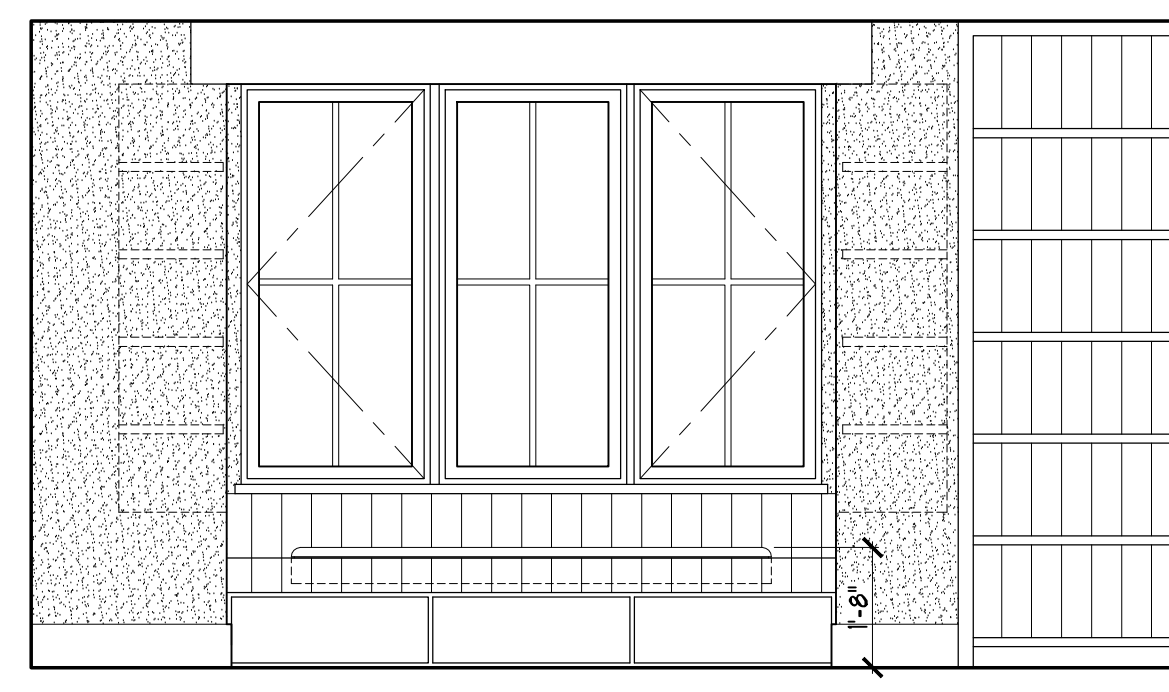

MASTER BATH 217-WEST  
SCALE: 3/8" = 1'-0"

MASTER BATH 217-SOUTH  
SCALE: 3/8" = 1'-0"

MASTER BATH 217-EAST  
SCALE: 3/8" = 1'-0"

MASTER BATH 217-SOUTH  
SCALE: 3/8" = 1'-0"

MASTER BATH 217-WEST  
SCALE: 3/8" = 1'-0"

MASTER CLOSET 218-NORTH  
SCALE: 3/8" = 1'-0"

MASTER CLOSET 218-EAST  
SCALE: 3/8" = 1'-0"

MASTER CLOSET 218-SOUTH  
SCALE: 3/8" = 1'-0"

MASTER BEDROOM 216-EAST  
SCALE: 3/8" = 1'-0"

BEDROOM 214-NORTH  
SCALE: 3/8" = 1'-0"

BATH 213-NORTH  
SCALE: 3/8" = 1'-0"

BATH 213-EAST  
SCALE: 3/8" = 1'-0"