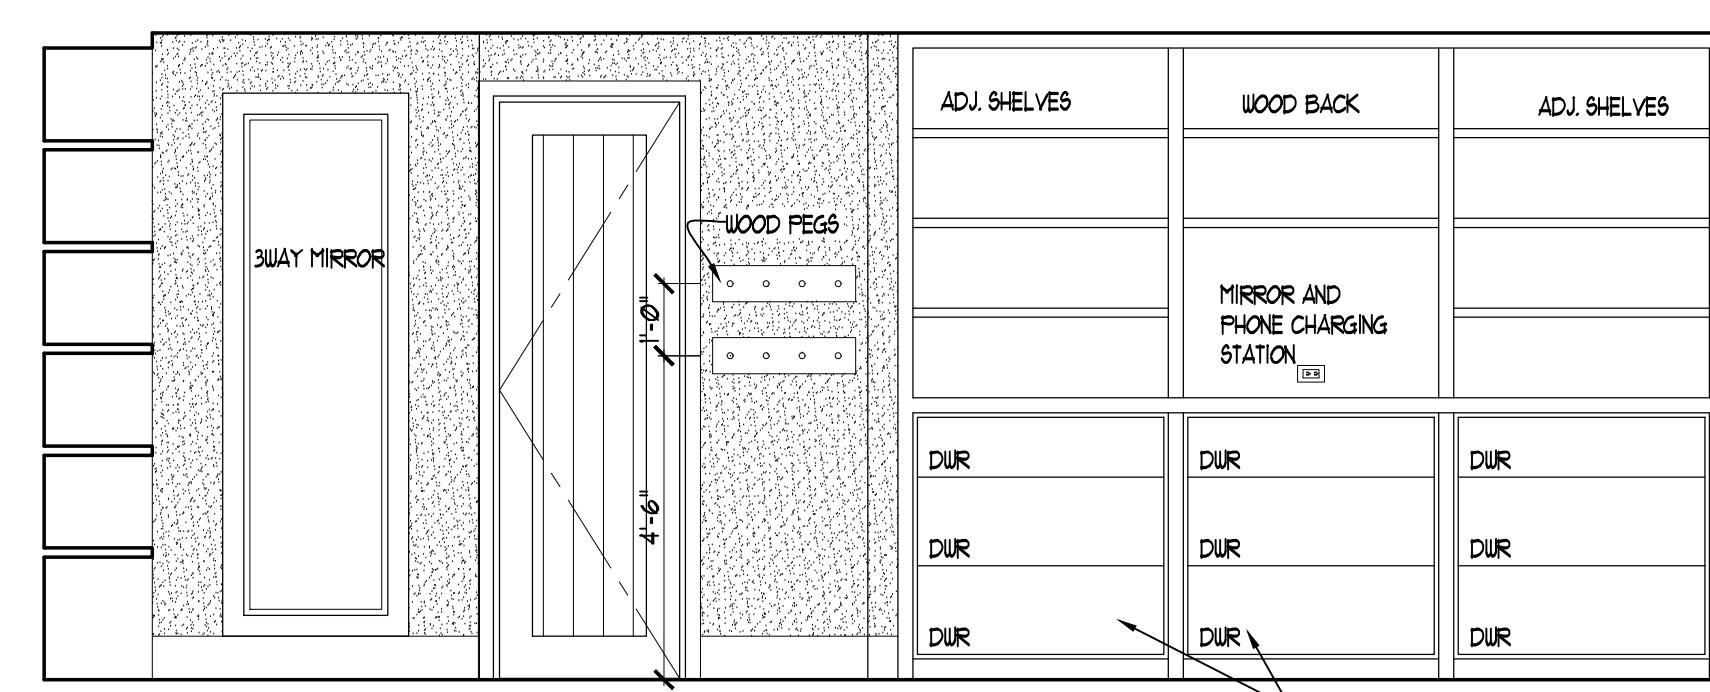

MASTER BATH 217-WEST  
SCALE: 3/8" = 1'-0"

MASTER BATH 217-SOUTH  
SCALE: 3/8" = 1'-0"

MASTER BATH 217-EAST  
SCALE: 3/8" = 1'-0"

MASTER BATH 217-SOUTH  
SCALE: 3/8" = 1'-0"

MASTER BATH 217-WEST  
SCALE: 3/8" = 1'-0"

MASTER CLOSET 218-NORTH  
SCALE: 3/8" = 1'-0"

MASTER CLOSET 218-EAST  
SCALE: 3/8" = 1'-0"

MASTER CLOSET 218-SOUTH  
SCALE: 3/8" = 1'-0"

MASTER BEDROOM 216-EAST  
SCALE: 3/8" = 1'-0"

BEDROOM 214-NORTH  
SCALE: 3/8" = 1'-0"