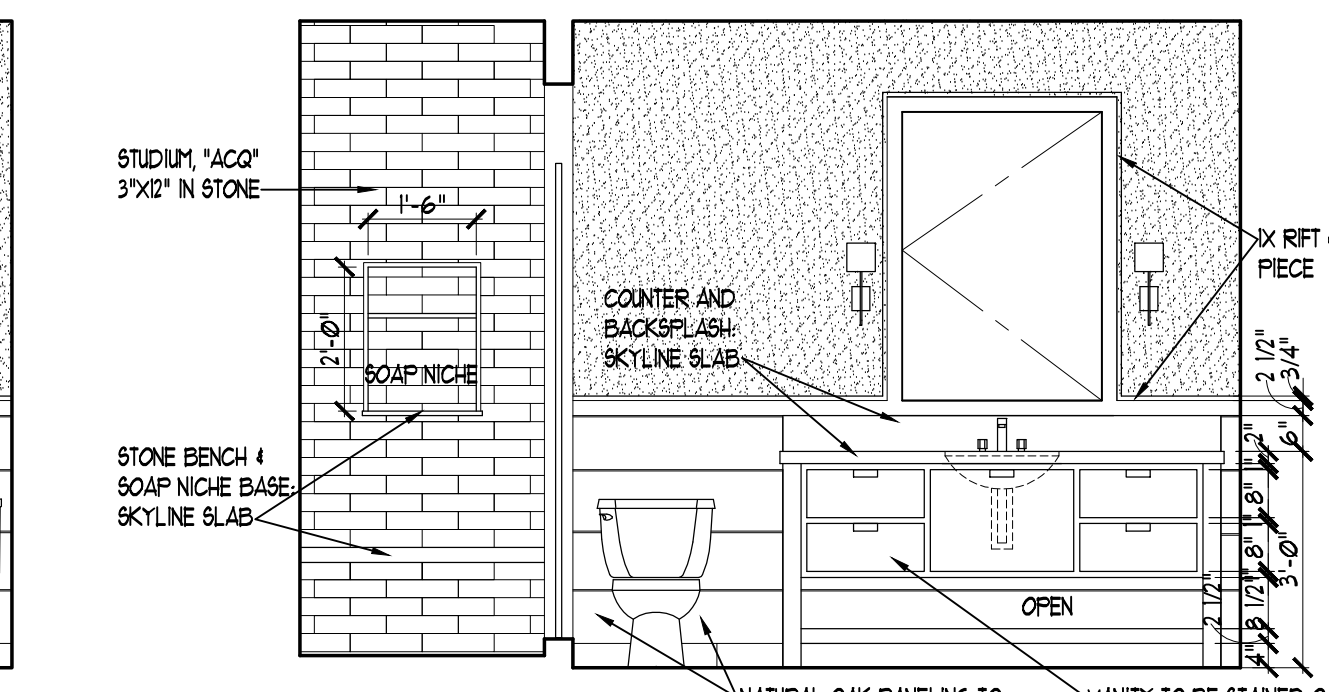

MASTER BATH 217-WEST  
SCALE: 3/8" = 1'-0"

MASTER BATH 217-SOUTH  
SCALE: 3/8" = 1'-0"

MASTER BATH 217-EAST  
SCALE: 3/8" = 1'-0"

MASTER BATH 217-SOUTH  
SCALE: 3/8" = 1'-0"

MASTER BATH 217-WEST  
SCALE: 3/8" = 1'-0"

MASTER CLOSET 218-NORTH  
SCALE: 3/8" = 1'-0"

MASTER CLOSET 218-EAST  
SCALE: 3/8" = 1'-0"

MASTER CLOSET 218-SOUTH  
SCALE: 3/8" = 1'-0"

MASTER BEDROOM 216-EAST  
SCALE: 3/8" = 1'-0"

BEDROOM 214-NORTH  
SCALE: 3/8" = 1'-0"

BATH 213-NORTH  
SCALE: 3/8" = 1'-0"

BATH 213-EAST  
SCALE: 3/8" = 1'-0"