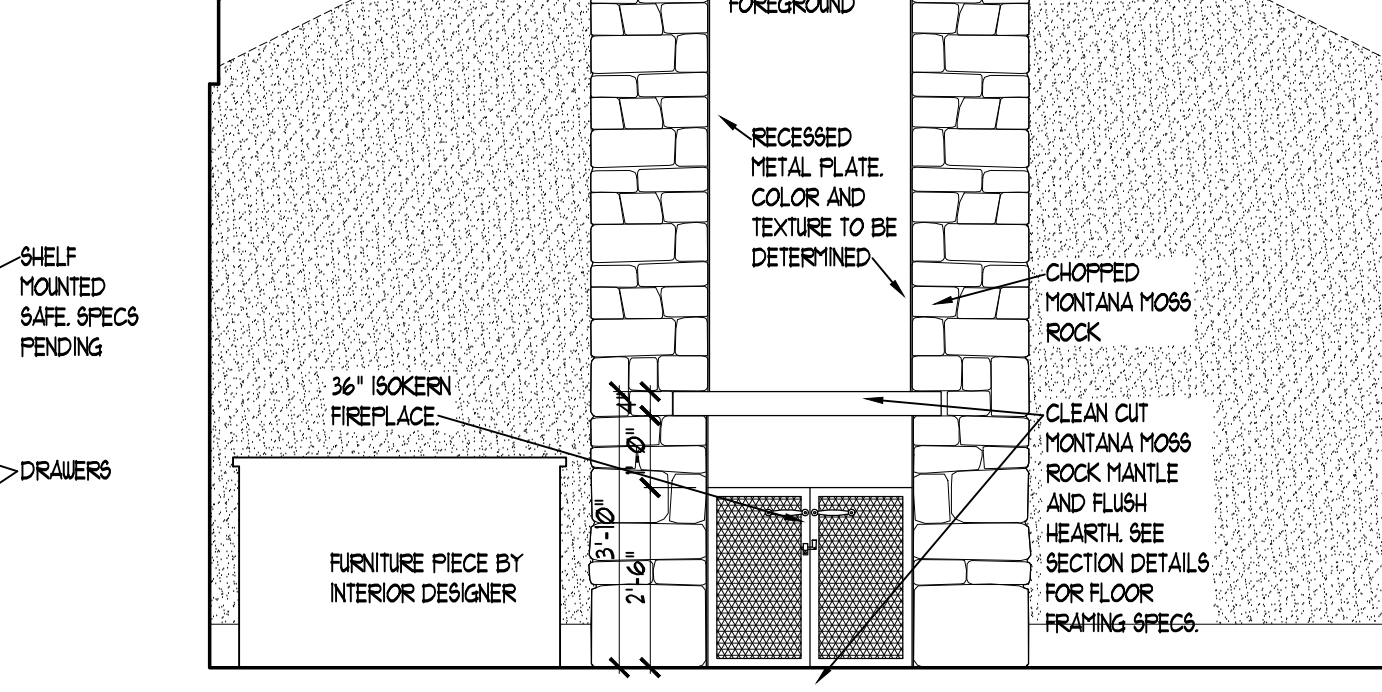

MASTER BATH 217-WEST  
SCALE: 3/8" = 1'-0"

MASTER BATH 217-SOUTH  
SCALE: 3/8" = 1'-0"

MASTER BATH 217-EAST  
SCALE: 3/8" = 1'-0"

MASTER BATH 217-SOUTH  
SCALE: 3/8" = 1'-0"

MASTER BATH 217-WEST  
SCALE: 3/8" = 1'-0"

MASTER CLOSET 218-NORTH  
SCALE: 3/8" = 1'-0"

MASTER CLOSET 218-EAST  
SCALE: 3/8" = 1'-0"

MASTER CLOSET 218-SOUTH  
SCALE: 3/8" = 1'-0"

MASTER BEDROOM 216-EAST  
SCALE: 3/8" = 1'-0"

BEDROOM 214-NORTH  
SCALE: 3/8" = 1'-0"