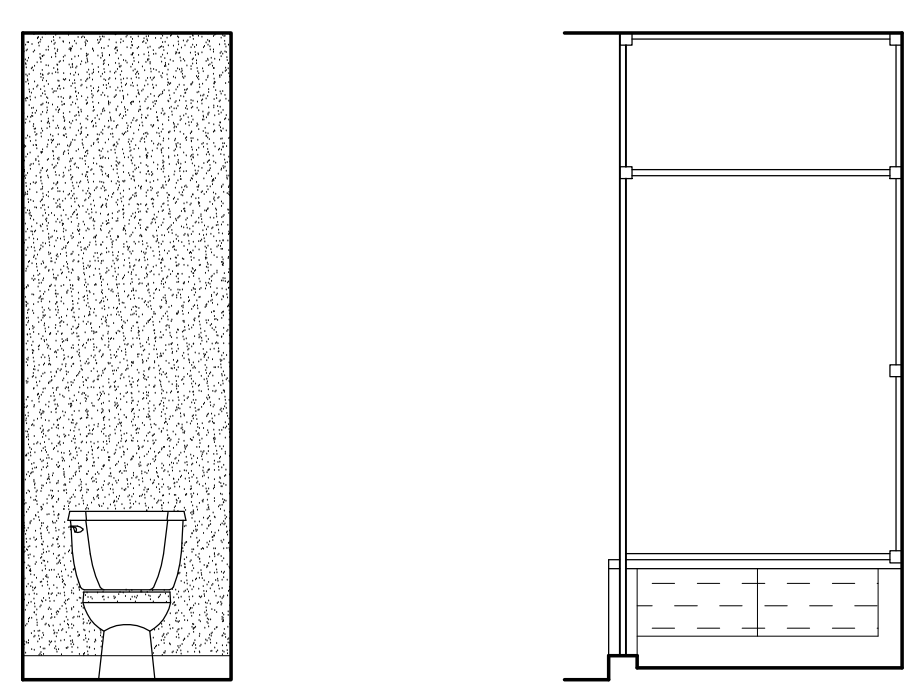

MASTER BATH 217-SOUTH  
SCALE: 3/8" = 1'-0"

MASTER BATH 217-WEST  
SCALE: 3/8" = 1'-0"

MASTER BATH 217-NORTH  
SCALE: 3/8" = 1'-0"

MASTER BATH 217-EAST  
SCALE: 3/8" = 1'-0"

MASTER BATH 217-SOUTH  
SCALE: 3/8" = 1'-0"

MASTER BATH 217-WEST  
SCALE: 3/8" = 1'-0"

MASTER BATH 217-SOUTH  
SCALE: 3/8" = 1'-0"

MASTER BATH 217-EAST  
SCALE: 3/8" = 1'-0"

MASTER BATH 217-SOUTH  
SCALE: 3/8" = 1'-0"

MASTER BATH 217-WEST  
SCALE: 3/8" = 1'-0"

MASTER CLOSET 218-NORTH  
SCALE: 3/8" = 1'-0"

MASTER CLOSET 218-EAST  
SCALE: 3/8" = 1'-0"

MASTER CLOSET 218-SOUTH  
SCALE: 3/8" = 1'-0"

MASTER BEDROOM 216-EAST  
SCALE: 3/8" = 1'-0"

BEDROOM 214-NORTH  
SCALE: 3/8" = 1'-0"

BATH 213-NORTH  
SCALE: 3/8" = 1'-0"

BATH 213-EAST  
SCALE: 3/8" = 1'-0"