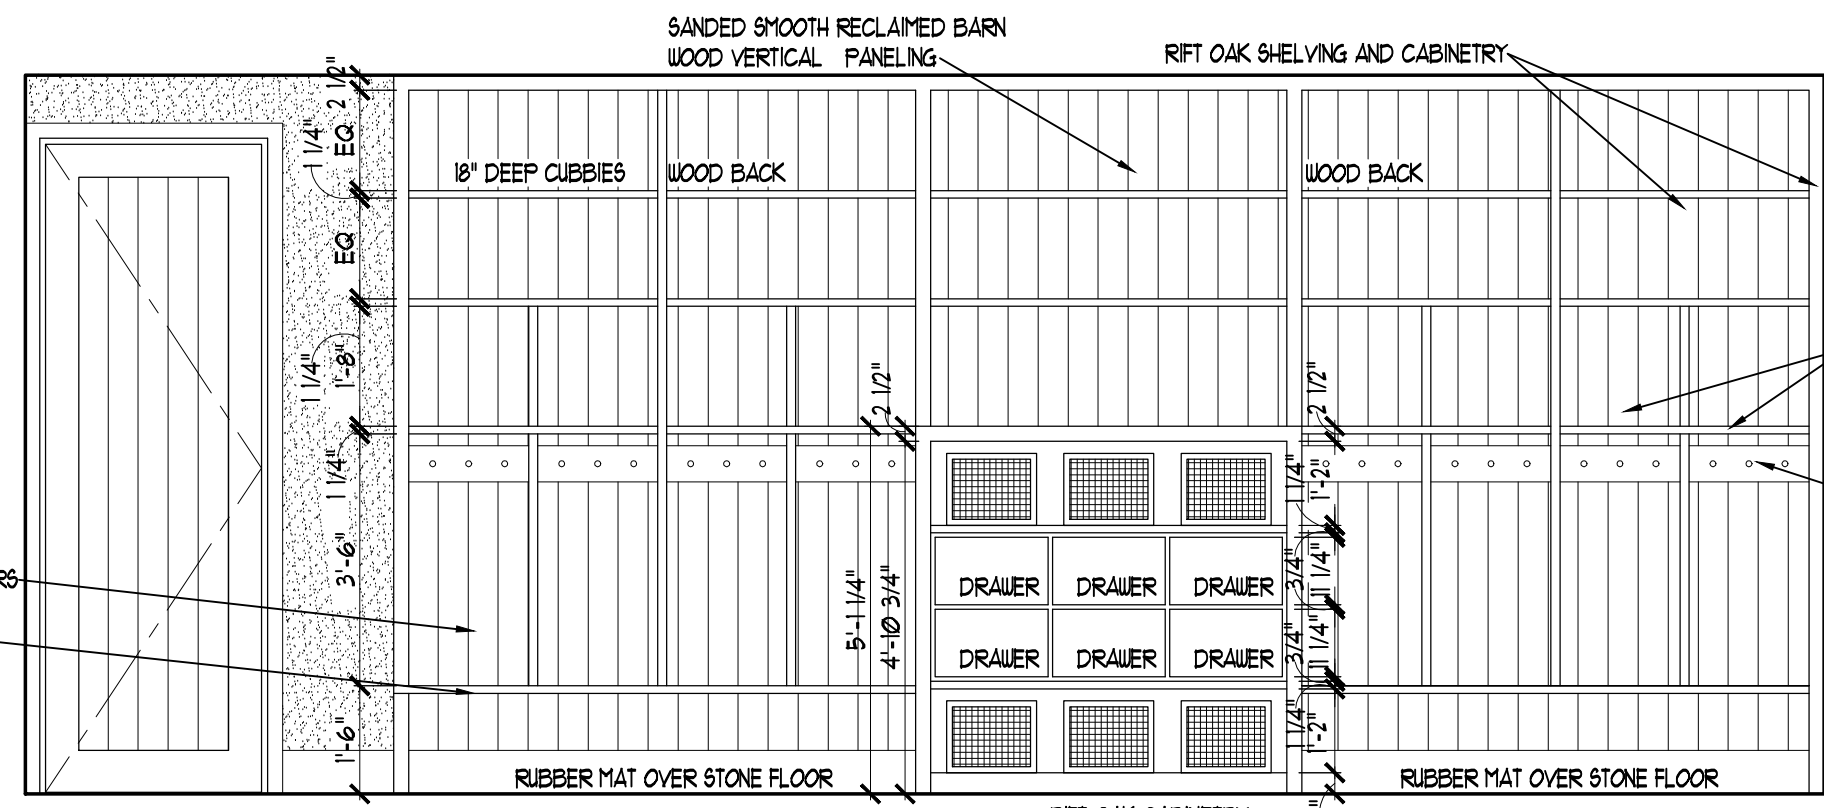

MUD ROOM -104-EAST  
SCALE: 3/8" = 1'-0"

MUD ROOM -104-SOUTH  
SCALE: 3/8" = 1'-0"

MUD ROOM -104-WEST  
SCALE: 3/8" = 1'-0"

P.R. -105-NORTH  
SCALE: 3/8" = 1'-0"

P.R. -105-EAST  
SCALE: 3/8" = 1'-0"

P.R. -105-SOUTH  
SCALE: 3/8" = 1'-0"

MASTER BATH 217-SOUTH  
SCALE: 3/8" = 1'-0"

MASTER BATH 217-WEST  
SCALE: 3/8" = 1'-0"

MASTER BATH 217-NORTH  
SCALE: 3/8" = 1'-0"

MASTER BATH 217-EAST  
SCALE: 3/8" = 1'-0"

MASTER BATH 217-SOUTH  
SCALE: 3/8" = 1'-0"

MASTER BATH 217-WEST  
SCALE: 3/8" = 1'-0"

MASTER BATH 217-SOUTH  
SCALE: 3/8" = 1'-0"

MASTER BATH 217-EAST  
SCALE: 3/8" = 1'-0"

MASTER BATH 217-SOUTH  
SCALE: 3/8" = 1'-0"

MASTER BATH 217-WEST  
SCALE: 3/8" = 1'-0"

BATH 213-NORTH  
SCALE: 3/8" = 1'-0"

BATH 213-EAST  
SCALE: 3/8" = 1'-0"