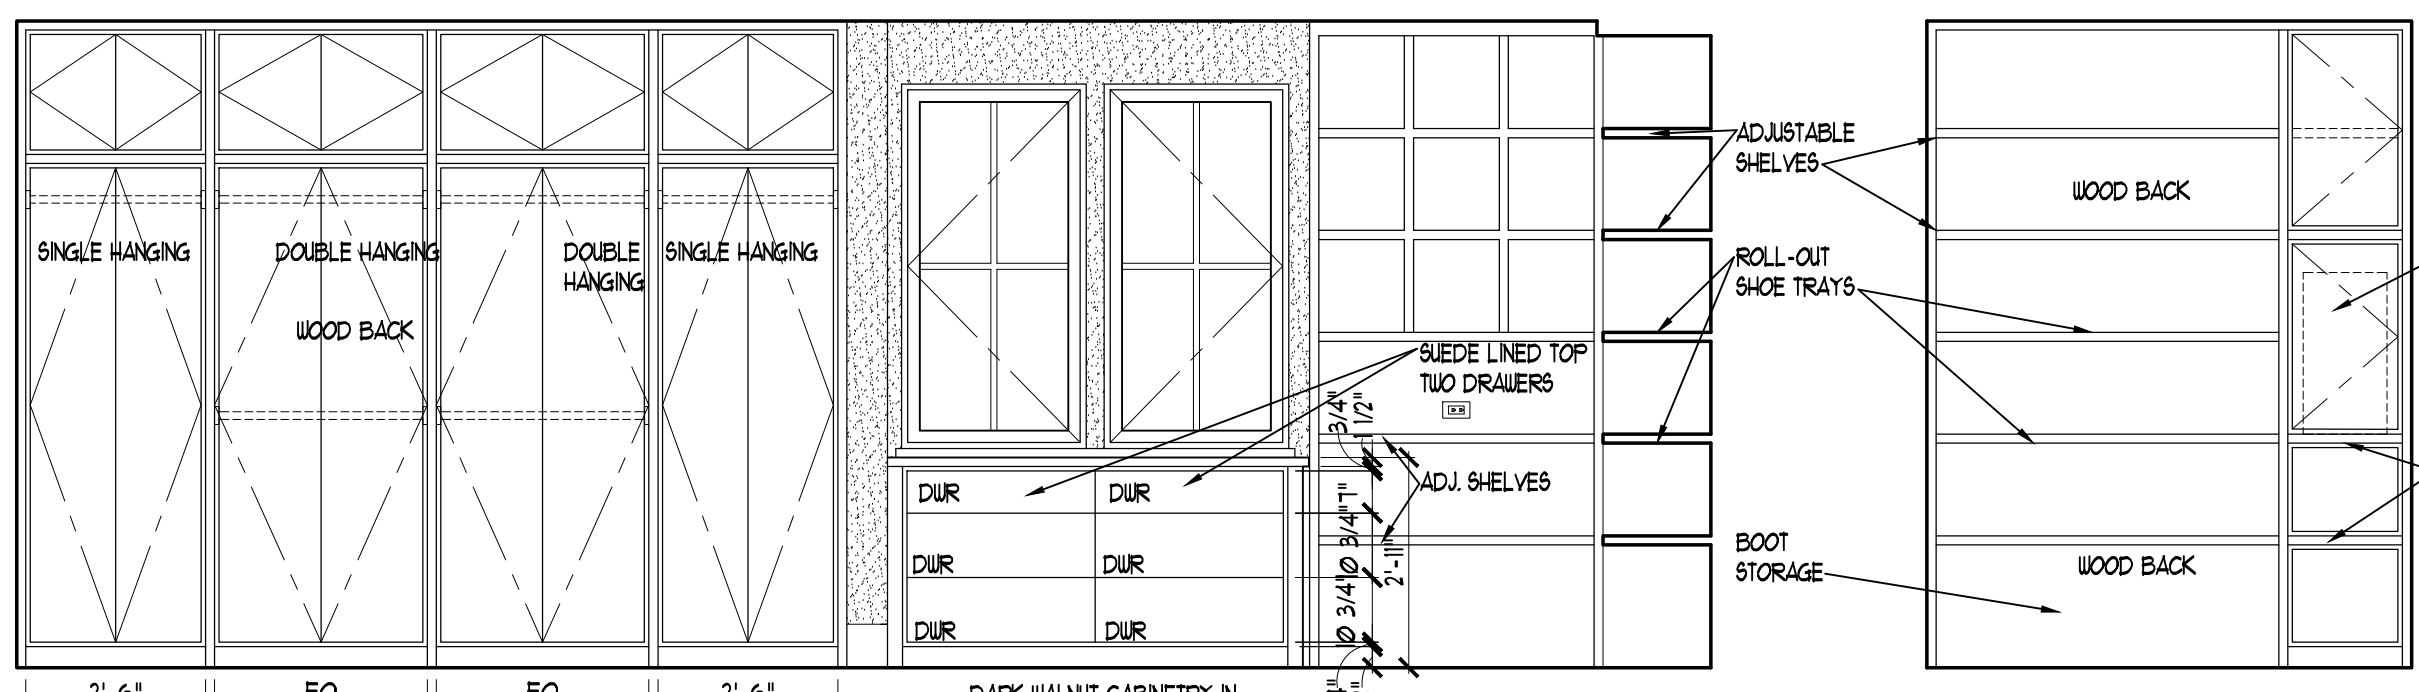

MASTER CLOSET 218-SOUTH
SCALE: 3/8" = 1'-0"