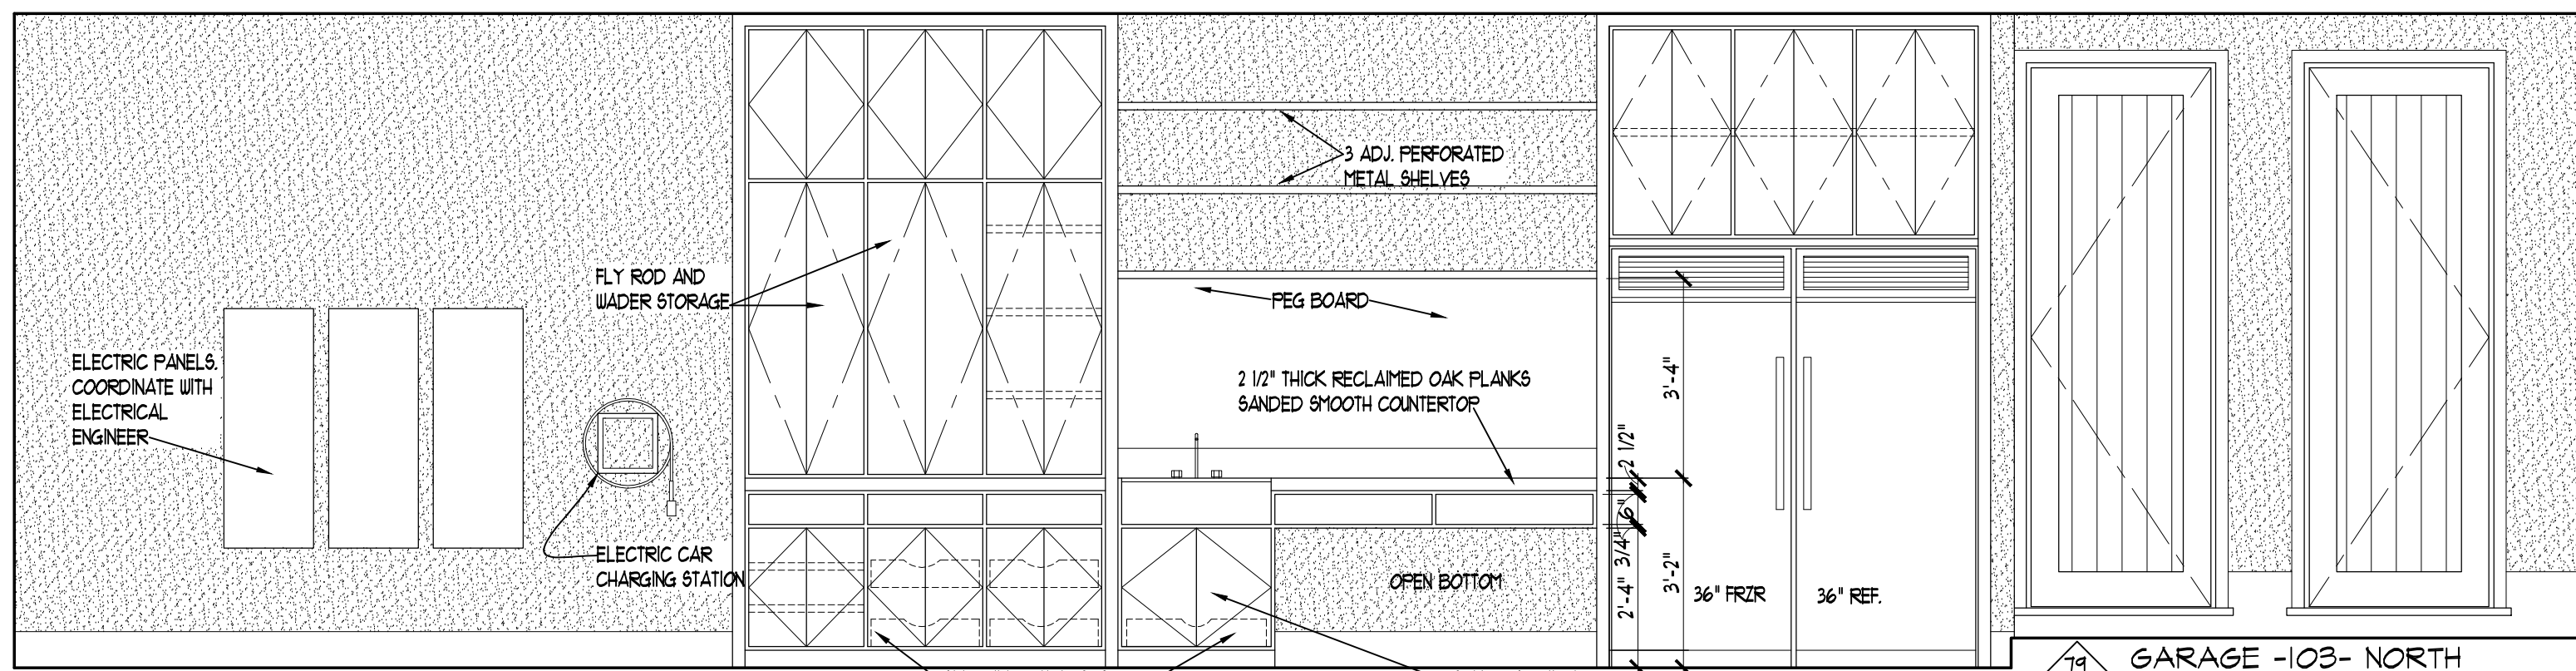

GARAGE -103-NORTH
SCALE: 3/8" = 1'-0"